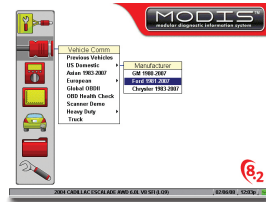

CONNECT TO MORE CARS, READ AND CLEAR MORE CODES, VIEW MORE DATA, PERFORM MORE TESTS AND HAVE MORE EXPERT INFORMATION TO GET THE VEHICLE FIXED FASTER THAN EVER

DIAGNOSTICS.SNAPON.COM

Software Bundle 8.2: Top Reasons to Invest

> The Latest In-Depth Capabilities

Software Bundle 8.2 delivers more new Scanner coverage than ever for MODIS™, SOLUS™, SOLUS PRO™, ETHOS™ and the MT-Series Scanner™. Snap-on has added 820 new vehicles, access to 7,000 additional systems, and thousands of new codes, data and tests for 1998 – 2007 models. Stay current with today's fast-paced changes in automotive technology with Bundle 8.2.