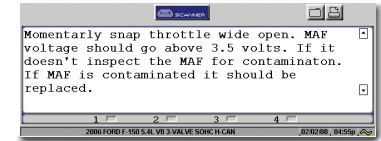

> 2006 Domestic & Asian Troubleshooter*

Troubleshooter is packed with experienced-based information that sets Snap-on diagnostic tools apart. Bundle 8.2 includes over 72,000 new Troubleshooter tips for MODIS, SOLUS and SOLUS PRO users. There are tests and tips for many 2006 vehicles, but most of the new expert information is focused on the 1999 - 2003 vehicles you see most often. Why leave the vehicle, when the best-selling information system is right in your hands.