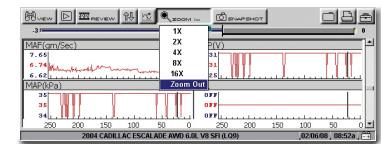

> MODIS, SOLUS PRO, and SOLUS Enhancements

Bundle 8.2 enhances data graphing with adjustable vertical scaling and PID sorting with factory default, A-Z, and Z-A options. Other powerful glitch finding features include 'zoom out' - to see up to 2,000 frames of data, and to erase captured data and restart your graphing.