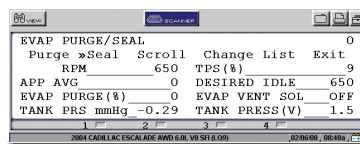

> Over 600 New Bi-Directional Tests

MODIS, SOLUS PRO, SOLUS and MT-Series users gain 615 functional, actuator and system tests. Powerful new tests that will help increase your EVAP repair profits include the purge and seal test on many 1998 and newer GM models and EVAP monitor tests for Dodge Stratus and Chrysler Sebring, Hyundai, and Mitsubishi models. Chrysler enhancements include a throttle control adaptive relearn for non-CAN 5.7L HEMI-equipped vehicles.