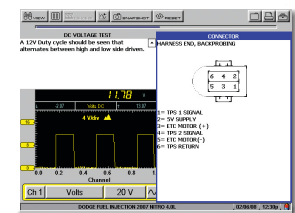

> MODIS 2007 Component Tests

MODIS users will find almost 9,000 new or enhanced tests along with many new field-based tech notes for earlier models. Tests include preset meter configurations, pin assignments, best test locations, and known-good and common failure waveforms for comparison. Use these lab scope, digital and power graphing meter tests to confirm the part is the problem before calling the parts house.