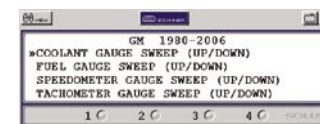

› IPC Test

Bundle 7.2 includes new bi-directional tests for GM Instrument Panels. Take some of the mystery out of your diagnosis. Use the scan tool to command the gauges while you watch live data. These tests narrow the scope of your diagnostics, save time and confirm the repair, and are a great alternative to dropping the fuel tank!