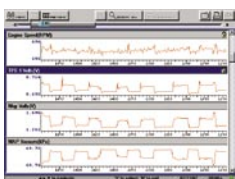

› Make 2,000 Frame Movies on MODIS and SOLUS

For the first time, store up to 2,000 frames of graphed data for every data parameter in the list. Save to internal memory, CompactFlash, or a USB jump drive—yes, that's one more new feature in Bundle 7.2. This is the perfect way to record data during a test drive, save a history for every vehicle you diagnose and share with others.